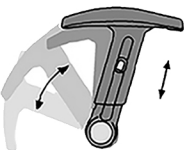

OFFICE

ECLIPSE MESH

High Back Dimensions

Width	w/ Arms	24.5"
	Seat Back	20"
Height	Seat Back	24"
	Headrest	6"
	Base	18.5-22.5"
Depth	Seat	28.5"

COM

Inside Back	0.8 yds
Outside Back	0.45 yds
Seat (21")	1.1 yds

Arms

Seat Width

21" Seat

19" Seat

Spider Base

- 60mm Dual Wheel Casters
- Black Nylon

Full Function Syncro

- Seat Slider
- Back Lock
- Back Tension Adjust
- Height Adjust