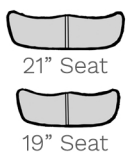

OFFICE

ECLIPSE

Mid Back Dimensions

Width	w/ Arms	26"
	Seat Back	18"
Height	Seat Back	17"
	Base	18.5-22.5"
Depth	Seat	22"

COM

Inside Back	0.6 yds
Outside Back	0.4 yds
Seat (19")	0.9 yds

Arms

Seat Width

Spider Base

- 60mm Dual Wheel Casters
- Black Nylon

Full Function Syncro

- Seat Slider
- Back Lock
- Back Tension Adjust
- Height Adjust