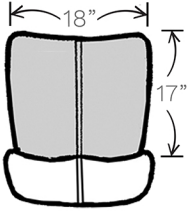

# ECLIPSE

UPHOLSTERED

FULL WIDTH W/ARMS 26"  
DEPTH 22"  
MID-BACK UPHOLSTERED

FULL WIDTH W/ARMS 26"  
DEPTH 26"  
HIGH-BACK UPHOLSTERED

## BACK OPTIONS

- HEIGHT ADJUSTABLE BACK
- CONTRASTING OR MATCHING STITCHING

## NYLON SPYDER BASE

- 60MM DUAL WHEEL CASTERS
- BLACK NYLON
- 18.5"H- 22.5"H