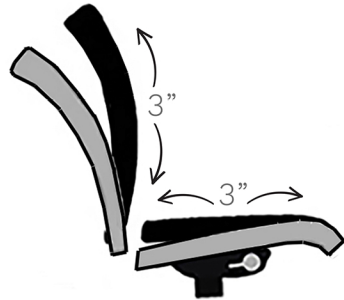

## SEAT OPTIONS

- DOUBLE CENTER STITCHING STANDARD

### NX2 STYLE SEAT W/ COMFORT TOP

19"W SEAT

21"W SEAT

## ARM OPTIONS

- HEIGHT ADJUSTABLE
- FOLD BACK

## FULL FUNCTION SYNCHRO

- SEAT SLIDER
- BACK LOCK
- BACK TENSION ADJUSTABLE
- HEIGHT ADJUSTABLE