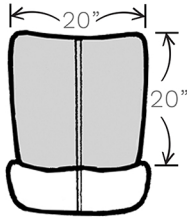

# ECLIPSE

UPHOLSTERED

FULL WIDTH W/ARMS 26"  
DEPTH 22"  
MID-BACK UPHOLSTERED

FULL WIDTH W/ARMS 26"  
DEPTH 26"  
HIGH-BACK UPHOLSTERED

## NYLON SPYDER BASE

- 60MM DUAL WHEEL CASTERS
- BLACK NYLON
- 18.5"H- 22.5"H