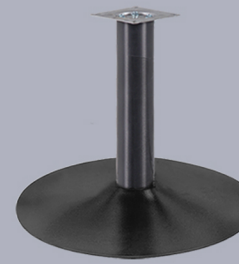

## PEDESTAL BASES

HI LO EPIC PEDESTAL

HI LO CURVED SPOKE PEDESTAL

FIXED CURVED SPOKE PEDESTAL

FIXED EPIC PEDESTAL

FIXED PEDESTAL - NO FOOTREST

HI LO PEDESTAL - NO FOOTREST

## SEAT HEADS

LIDO REVO MINI

LIDO REVO (ROYALE)

LIDO HIGH BACK

GENESIS (ROYALE)

TESLA

EZRA

VALENCIA