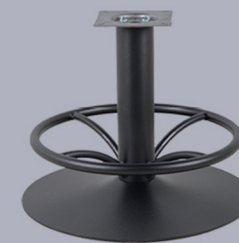

## PEDESTAL BASES

HI LO EPIC PEDESTAL

HI LO CURVED SPOKE PEDESTAL

FIXED CURVED SPOKE PEDESTAL

FIXED EPIC PEDESTAL

FIXED PEDESTAL - NO FOOTREST

HI LO PEDESTAL - NO FOOTREST

## SEAT HEADS

LIDO REVO MINI

LIDO REVO (ROYALE)

LIDO HIGH BACK

GENESIS (ROYALE)

TESLA

EZRA

VALENCIA

## BASES

4-LEG ROUND FOOTREST

4-LEG EXTERNAL RECTANGULAR FOOTREST

EPIC POKER

POKER

EPIC

4-LEG INTERNAL

4-LEG CURVED FOOTREST