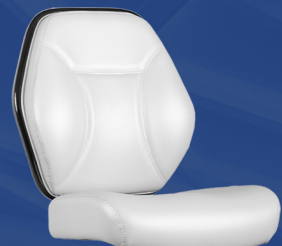

## PEDESTAL BASES

HI LO EPIC PEDESTAL

HI LO CURVED SPOKE PEDESTAL

FIXED CURVED SPOKE PEDESTAL

FIXED EPIC PEDESTAL

FIXED PEDESTAL - NO FOOTREST

HI LO PEDESTAL - NO FOOTREST

## SEAT HEADS

LIDO REVO MINI

LIDO REVO (ROYALE)

LIDO HIGH BACK

GENESIS (ROYALE)

TESLA

EZRA

VALENCIA

## BASES

4-LEG ROUND FOOTREST

4-LEG EXTERNAL RECTANGULAR FOOTREST

EPIC POKER

POKER

EPIC

4-LEG INTERNAL

4-LEG CURVED FOOTREST