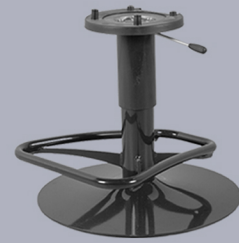

## PEDESTAL BASES

HI LO EPIC PEDESTAL

HI LO CURVED SPOKE PEDESTAL

FIXED CURVED SPOKE PEDESTAL

FIXED EPIC PEDESTAL

FIXED PEDESTAL - NO FOOTREST

HI LO PEDESTAL - NO FOOTREST

## SEAT HEADS

LIDO REVO MINI

LIDO REVO (ROYALE)

LIDO HIGH BACK

GENESIS (ROYALE)

TESLA

EZRA

VALENCIA

## BASES

4-LEG ROUND FOOTREST

4-LEG EXTERNAL RECTANGULAR FOOTREST

EPIC POKER

POKER

EPIC

4-LEG INTERNAL

4-LEG CURVED FOOTREST