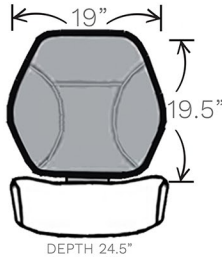

FEATURES SHOWN
INSERT HANDLE & DECORATIVE NAILS

GENESIS

GARY  PLATT

— UNSURPASSED —

GENESIS

DEPTH 24.5"

DEPTH 24.5"

● WITH EDGE MOLDING

BACK OPTIONS

- WOOD BACK STANDARD ●
- STEEL OR ALUMINUM BACK BAR ●
- CUSTOM EMBROIDERED LOGO ●
- EDGE MOLDING ●
- METAL INSERT, PLASTIC INSERT, OR ●
- METAL EXTERNAL HANDLE ●
- DECORATIVE NAILS ●
- CONTRASTING OR MATCHING STITCHING ●
- DIAMOND TUFTING 6"x4" or 4"x2" ●

SEAT OPTIONS

- QUICK CHANGE SEAT
- UNDER SEAT HANDLE:
N/A ON DESIGNER BASE

NX2 STYLE SEAT W/ COMFORT TOP

17"W SEAT

19"W SEAT

21"W SEAT

BASE OPTIONS

- SPECIFY FINISH FOR LEGS AND FOOTREST
- SPECIFY SEAT HEIGHTS IN 1" INCREMENTS: 18"-31"H (18"-20" NO FOOTREST)
- SPECIFY SWIVEL, SEE BASE OPTIONS

PEDESTAL BASE OPTIONS

- SPECIFY SEAT HEIGHT RANGE FOR HI-LO PEDESTALS: ●
- WITH QUICK CHANGE: 20"-24"H, 21"-25"H, 22"-26"H, 23"-27"H
- NO QUICK CHANGE: 19"-23"H 20"-24"H 21"-25"H 22"-26"H
- SPECIFY SEAT HEIGHT FOR FIXED PEDESTALS IN 1" INCREMENTS ●
- (SWIVELS ONLY USED ON FIXED PEDESTALS)
- PEDESTAL BASE FEATURES AUTO RETURN SWIVEL ●