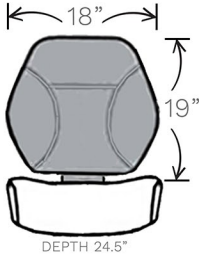

FEATURES SHOWN
INSERT HANDLE & DECORATIVE NAILS

GENESIS

GARY  PLATT

— UNSURPASSED —

GENESIS

DEPTH 24.5"

DEPTH 24.5"

● WITH EDGE MOLDING

BACK OPTIONS

- WOOD BACK STANDARD ●
- STEEL OR ALUMINUM BACK BAR ●
- CUSTOM EMBROIDERED LOGO ●
- EDGE MOLDING ●
- METAL INSERT, PLASTIC INSERT, OR ●
- METAL EXTERNAL HANDLE ●
- DECORATIVE NAILS ●
- CONTRASTING OR MATCHING STITCHING ●
- DIAMOND TUFTING 6"x4" or 4"x2" ●

SEAT OPTIONS

- QUICK CHANGE SEAT
- UNDER SEAT HANDLE:
N/A ON DESIGNER BASE

NX2 STYLE SEAT W/ COMFORT TOP

17"W SEAT

19"W SEAT

21"W SEAT

BASE OPTIONS

- SPECIFY FINISH FOR LEGS AND FOOTREST
- SPECIFY SEAT HEIGHTS IN 1" INCREMENTS: 18"-31"H (18"-20" NO FOOTREST)
- SPECIFY SWIVEL, SEE BASE OPTIONS

PEDESTAL BASE OPTIONS

- SPECIFY SEAT HEIGHT RANGE FOR HI-LO PEDESTALS: ●
- WITH QUICK CHANGE: 20"-24"H, 21"-25"H, 22"-26"H, 23"-27"H
- NO QUICK CHANGE: 19"-23"H 20"-24"H 21"-25"H 22"-26"H
- SPECIFY SEAT HEIGHT FOR FIXED PEDESTALS IN 1" INCREMENTS ●
- (SWIVELS ONLY USED ON FIXED PEDESTALS)
- PEDESTAL BASE FEATURES AUTO RETURN SWIVEL ●