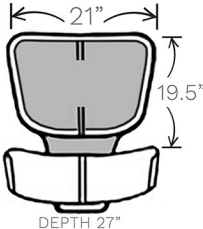

DEPTH 27"

● WITH EDGE MOLDING

BACK OPTIONS

- WOOD BACK STANDARD
- STEEL OR ALUMINUM BACK BAR
- BACK EMBROIDERY
- EDGE MOLDING
- METAL EXTERNAL HANDLE
- PLASTIC AND ALUMINUM SURFACE MOUNT
- DECORATIVE NAILS
- CONTRASTING OR MATCHING STITCHING
- DIAMOND STITCHING 6"x4" or 4"x2" ●

SEAT OPTIONS

- QUICK CHANGE SEATS
- DOUBLE CENTER STITCHING STANDARD
- UNDER SEAT HANDLE N/A ON DESIGNER BASE

NX2 STYLE SEAT W/ COMFORT TOP

BASE OPTIONS

- SPECIFY FINISH FOR LEGS AND FOOTREST
- SPECIFY SEAT HEIGHTS IN 1" INCREMENTS: 18"-31"H (18"-20" NO FOOTREST)
- SPECIFY SWIVEL, SEE BASE OPTIONS

PEDESTAL BASE OPTIONS

- SPECIFY SEAT HEIGHT RANGE FOR HI-LO PEDESTALS:
  - WITH QUICK CHANGE: 20"-24"H, 21"-25"H, 22"-26"H, 23"-27"H
  - NO QUICK CHANGE: 19"-23"H 20"-24"H 21"-25"H 22"-26"H
- SPECIFY SEAT HEIGHT FOR FIXED PEDESTALS IN 1" INCREMENTS (SWIVELS ONLY USED ON FIXED PEDESTALS)
- PEDESTAL BASE FEATURES AUTO RETURN SWIVEL ●