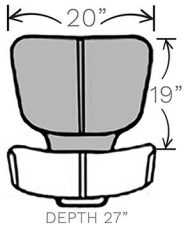

MONACO

DEPTH 27"