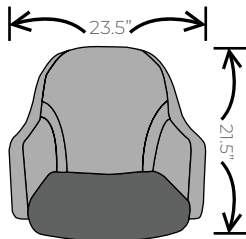

VALENCIA

BACK OPTIONS

- STANDARD WOOD
- STEEL BRACKETS
- CUSTOM EMBROIDERED LOGO
- HANDLE (STEEL INSERT OR ALUMINUM SURFACE)
- DECORATIVE NAILS
- CONTRASTING OR MATCHING STITCHING

SEAT OPTIONS

- QUICK CHANGE SEAT (STANDARD)
- UNDERSEAT HANDLE

EX2 STYLE SEAT W/ COMFORT TOP

BASE OPTIONS

- SPECIFY FINISH FOR LEGS AND FOOTREST
- SPECIFY SEAT HEIGHT IN 1" INCREMENTS: 18"-31"H (18"-20" NO FOOTREST)
- SPECIFY SWIVEL, SEE BASE OPTIONS

PEDESTAL BASE OPTIONS

- SPECIFY SEAT HEIGHT RANGE FOR HI-LO PEDESTALS:
  - WITH QUICK CHANGE: 20"-24"H, 21"-25"H, 22"-26"H, 23"-27"H
  - NO QUICK CHANGE: 19"-23"H, 20"-24"H, 21"-25"H, 22"-26"H
- SPECIFY SEAT HEIGHT FOR FIXED PEDESTALS IN 1" INCREMENTS (SWIVEL ONLY USED ON FIXED PEDESTALS)
- PEDESTAL BASE FEATURES AUTO RETURN SWIVEL